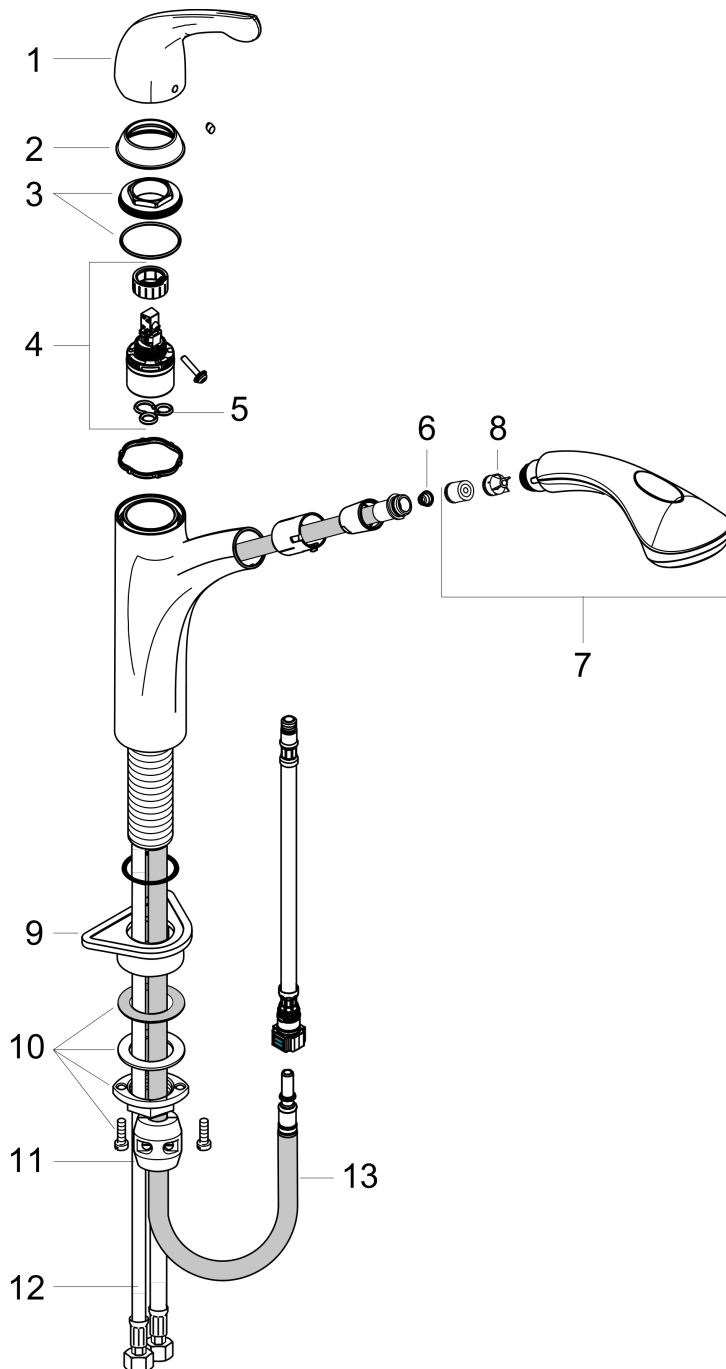

Allegro E
Allegro E 2-Spray Kitchen Faucet, Pull-Out, 1.75 GPM
 Finishes : **chrome** Part no. : **04076000**

Description

Features

- Swivel range 150°
- Full and needle spray
- Toggle spray diverter
- Flow: 1.75 GPM
- Ceramic cartridge
- 3/8" hoses

Item details

List Price \$ 500.00

Technology

Compliance

Product image

Scale drawing

Allegro E
Allegro E 2-Spray Kitchen Faucet, Pull-Out, 1.75 GPM
Finishes : **chrome** Part no. : **04076000**

Exploded drawing

Year of production: >01/10

Allegro E
Allegro E 2-Spray Kitchen Faucet, Pull-Out, 1.75 GPM
 Finishes : **chrome** Part no. : **04076000**

Spare parts list

Year of production: >01/10

Pos.	Description	Part no.	Price	PU
1	handle	98597001	-	1
2	flange	96468000	-	1
3	nut	96461000	-	1
4	cartridge, assy	92730000	-	1
5	seal	95008000	-	1
6	filter	97735000	-	1
7	handspray	98598001	-	1
8	set of non return valves DW 15	97350000	-	1
9	support	97523000	-	1
10	fixing set (Ø 34)	95049000	-	1
11	weight	98551000	-	1
12	connection hose 35½" M8x0,75 3/8"	96316001	-	1
13	hose 1,50 m	88624000	-	1
a	weight	92500000	-	1
b	non return valve	93218000	-	1