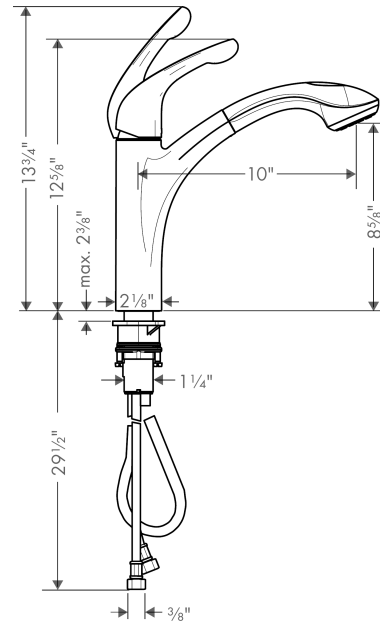

Allegro E
Allegro E 2-Spray Kitchen Faucet, Pull-Out, 1.75 GPM
 Finishes : **chrome** Part no. : **04076000**

Description

Features

- Swivel range 150°
- Full and needle spray
- Toggle spray diverter
- Flow: 1.75 GPM
- Ceramic cartridge
- 3/8" hoses

Item details

List Price \$ 500.00

Technology

Compliance

Product image

Scale drawing

Allegro E
Allegro E 2-Spray Kitchen Faucet, Pull-Out, 1.75 GPM
Finishes : **chrome** Part no. : **04076000**

Exploded drawing

Year of production: >01/10

Allegro E
Allegro E 2-Spray Kitchen Faucet, Pull-Out, 1.75 GPM
 Finishes : **chrome** Part no. : **04076000**

Spare parts list

Year of production: >01/10

Pos.	Description	Part no.	Price	PU
1	handle	98597001	-	1
2	flange	96468000	-	1
3	nut	96461000	-	1
4	cartridge, assy	92730000	-	1
5	seal	95008000	-	1
6	filter	97735000	-	1
7	handspray	98598001	-	1
8	set of non return valves DW 15	97350000	-	1
9	support	97523000	-	1
10	fixing set (Ø 34)	95049000	-	1
11	weight	98551000	-	1
12	connection hose 35½" M8x0,75 3/8"	96316001	-	1
13	hose 1,50 m	88624000	-	1
a	weight	92500000	-	1
b	non return valve	93218000	-	1